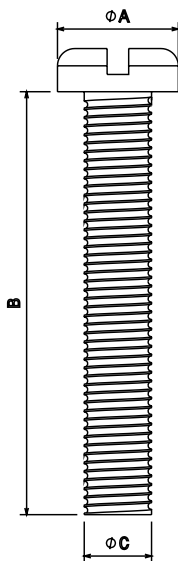

PRODUCT CODE: BM6
M4 X 6MM BRASS PAN HEAD SCREW

DESCRIPTION

Box Lid Screw - M4 Brass Pan Head Screws 6mm Length

FINISH

Self Colour

MATERIAL

Brass

PACKAGING

Packed in qty 100

ADDITIONAL NOTES

Conforms to BS EN61386-1
For use with metal and PVC conduit boxes

Isometric view

Side view

Code	A	B	C
BM6	7MM	6MM	4MM
BM10	7MM	10MM	4MM
BM12	7MM	12MM	4MM
BM16	7MM	16MM	4MM
BM20	7MM	20MM	4MM
BM25	7MM	25MM	4MM
BM30	7MM	30MM	4MM
BM35	7MM	35MM	4MM
BM40	7MM	40MM	4MM
BM50	7MM	50MM	4MM