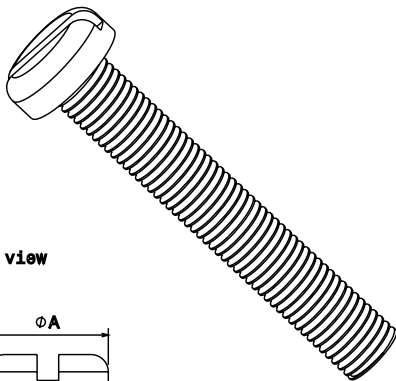

PRODUCT CODE: BM6
M4 X 6MM BRASS PAN HEAD SCREW

DESCRIPTION

Box Lid Screw - M4 Brass Pan Head Screws 6mm Length

FINISH

Self Colour

MATERIAL

Brass

PACKAGING

Packed in qty 100

ADDITIONAL NOTES

Conforms to BS EN61386-1
For use with metal and PVC conduit boxes

Isometric view

Side view

Code	A	B	C
BM6	7MM	6MM	4MM
BM10	7MM	10MM	4MM
BM12	7MM	12MM	4MM
BM16	7MM	16MM	4MM
BM20	7MM	20MM	4MM
BM25	7MM	25MM	4MM
BM30	7MM	30MM	4MM
BM35	7MM	35MM	4MM
BM40	7MM	40MM	4MM
BM50	7MM	50MM	4MM